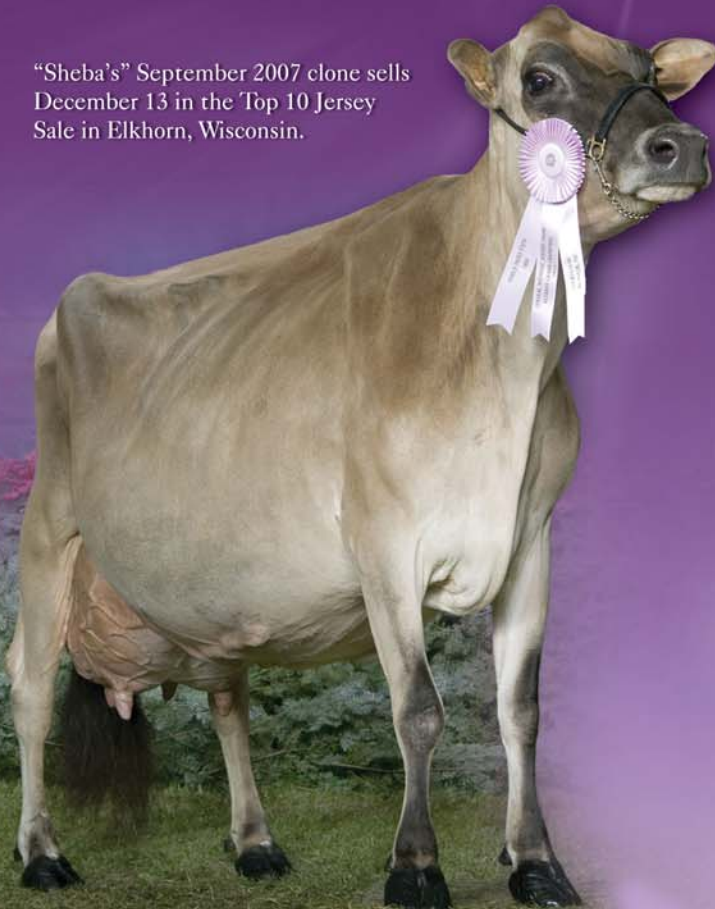

Hermitage Counciller Sheyba-ETN

Norman Nabholz West Union, IA
Home 563-422-3692 Cell 563-590-3204
Email nabholz@hawkeyetel.com

Cattle always for sale ~ Inquiries Welcome

The Robert Stiles Family
Clear Brook, Virginia 22624
Mike 540/667-8061 Fax 540/667-7946
Paul 301/535-4050
Website <http://waverly.usjersey.com>
Email waverlyfarm@comcast.net