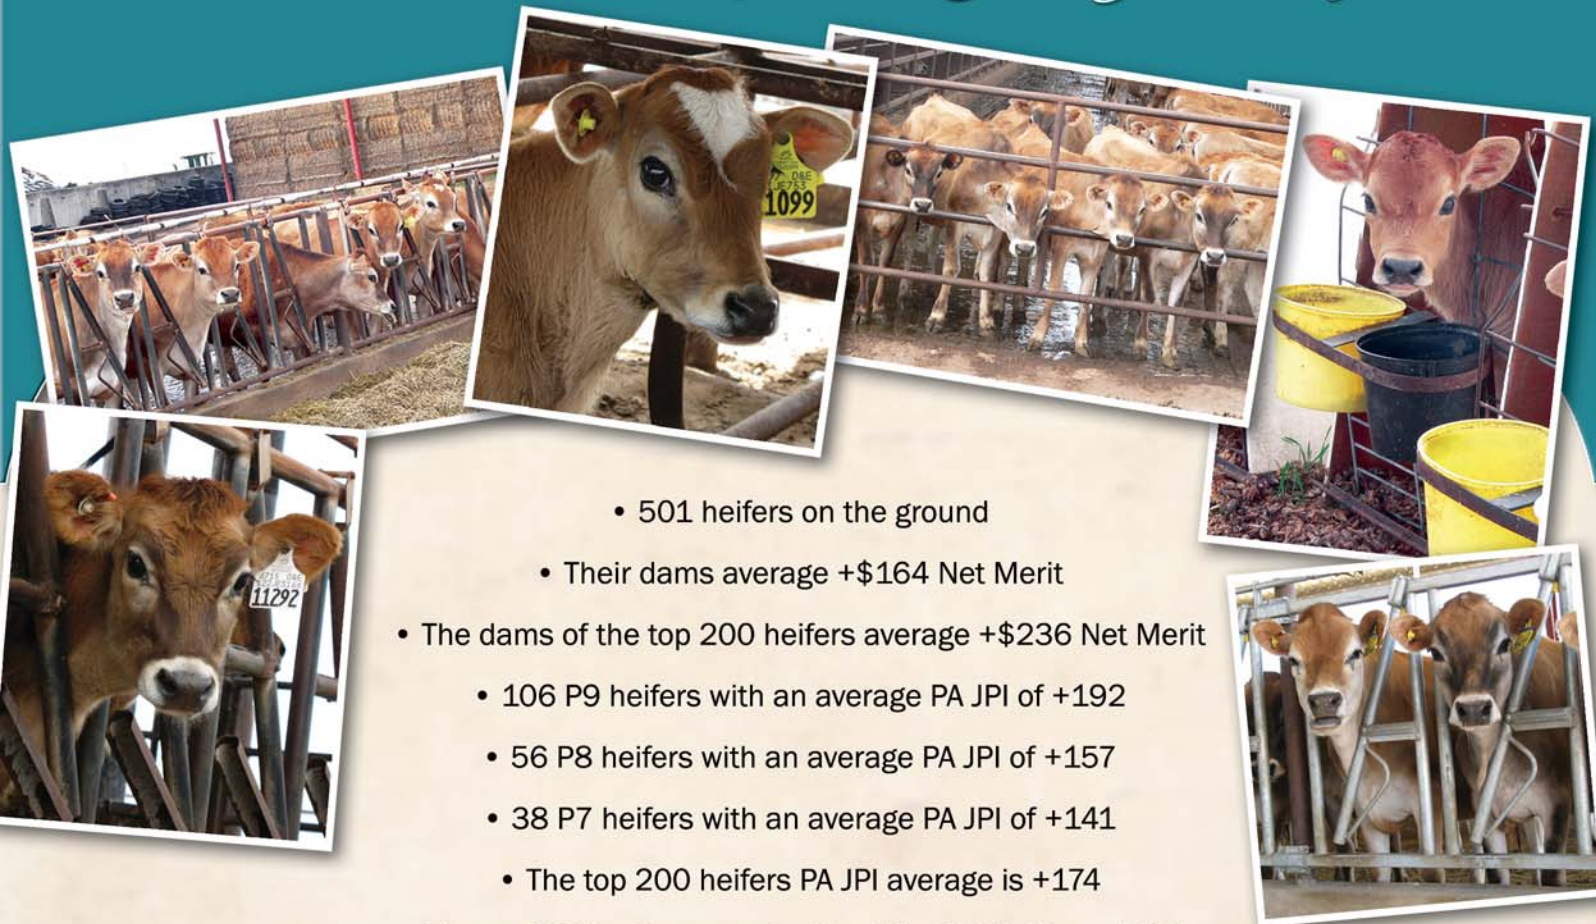

The Future of D & E Jerseys

- 501 heifers on the ground
- Their dams average +\$164 Net Merit
- The dams of the top 200 heifers average +\$236 Net Merit
 - 106 P9 heifers with an average PA JPI of +192
 - 56 P8 heifers with an average PA JPI of +157
 - 38 P7 heifers with an average PA JPI of +141
 - The top 200 heifers PA JPI average is +174
- The top 200 heifers are sired by: "Abe" (69), "Jevon" (39), "Echo" (17), "Geronomio" (8), "Rasmus" (5), "Carrier" (3), and "Louie" (1)

... and these are just the heifers in California!

D&E Abe Pandora 21231, P9

PA +1,395M, +69F, +53P, +\$447NM PA JPI +234
 Born: April 18, 2008 Sire: Ahlem Lemvig Abe-ET
 Ranks on the Top 500 PA JPI heifer list

Dam: **D&E Futurity Pandora 20736, 82%**
 1-7 305 17,510 4.5% 791 3.7% 641 100DCR
 Ranks on the Top 1½% JPI Cow List at +211 and is
 contracted to Jerseyland Sires for a "Carrier" son.

Grandam: **D&E Daniel Pandora, 87%**
 3-10 305 23,900 4.2% 1,006 3.5% 832 99DCR