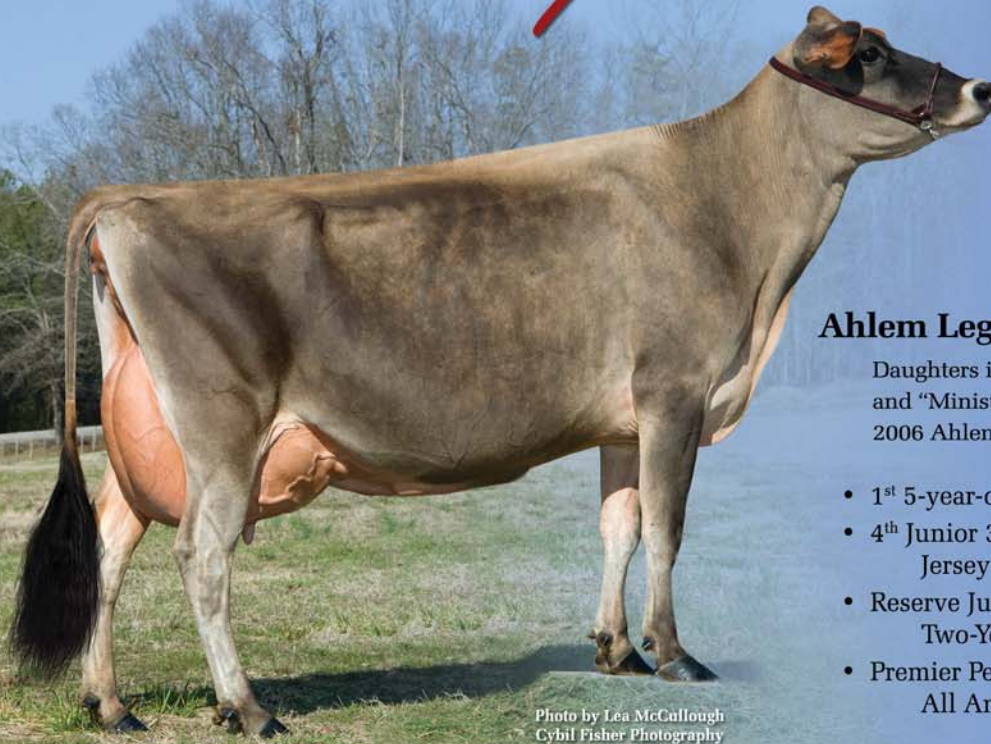

Our Superstar

Supreme Champion
at the 2009 Clemson
Spring Show

From the herd of the
newest Master Breeder.
Congratulations Ahlem
Farms and Mr. Ed
Fisher!

Photo by Lea McCullough
Cybil Fisher Photography

Ahlem Legion Bambi 4265, E-91%

Daughters in the herd sired by "Jade," "Sambo" and "Minister." We purchased "Bambi" at the 2006 Ahlem Farms Sale.

- 1st 5-year-old, 2009 Clemson Spring Show
- 4th Junior 3-year-old, 2007 All American Jersey Open and Junior Shows
- Reserve Junior All American Junior Two-Year-Old, 2006
- Premier Performance Cow Winner, 2006 All American Junior Jersey Show

Her Supporting Cast

BELL

SHOWGIRL

FRISKY

LILY

BRJ Jade Paragon Charm W-70

- 1st Senior 2-year-old, 2009 Clemson Spring Show
- She has an "Iatola" heifer calf in the herd.

BRJ Sultan Kody Bell R-60, VG-86%

- 1st Junior 3-year-old, 2009 Clemson Spring Show
- Junior Reserve All American Junior Two-Year-Old, 2008

SAR Sambo Showgirl, E-91%

- 1st 4-year-old, 2009 Clemson Spring Show
- She has a heifer sired by "Award."