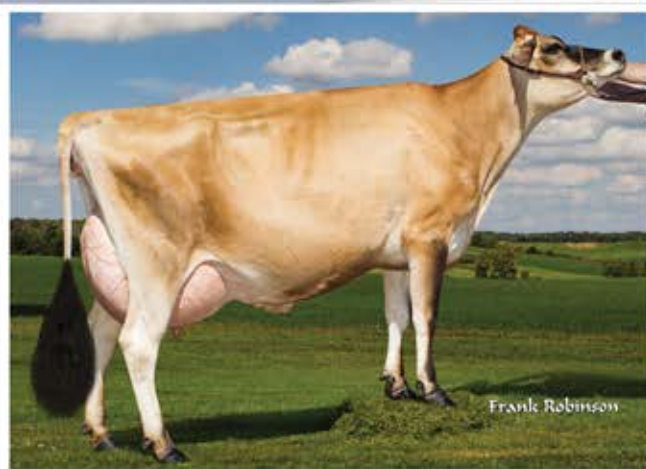

We wish all the Jersey youth contestants our best.
You should be very proud of your achievements.
It's your passion and dedication of the breed that
will empower the leaders of tomorrow.